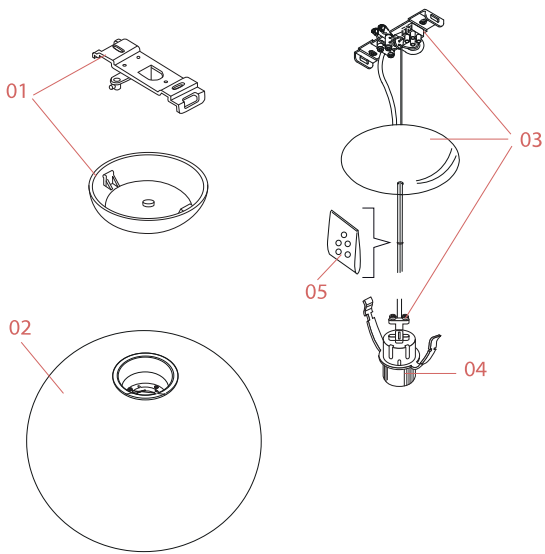

## Glo-Ball Suspension 1

Designed by Jasper Morrison, 1998

Halogen - 150W

Suspension lamp providing diffused light. Diffuser consisting of an externally acid-etched, hand blown, flashed opaline glass. Gloss white painted pressed steel diffuser support. 30% fiberglass reinforced injection-molded polyamide rose; pressed and galvanized ceiling fitting. Steel suspension cable.

## Schematic light drawing

## Bulbs

NOT INCLUDED

RF32288

LED Lamp E27 15W 2700K T38

NOT INCLUDED

RF32289

LED Lamp E27 15W 3000K T38

## Spare Parts

- |     |                                     |           |
|-----|-------------------------------------|-----------|
| 01. | White rose assembly                 | RA3690209 |
| 02. | Glo-Ball 1 white diffuser           | F3007061  |
| 03. | Glo-ball electrical wiring assembly | F3006061A |
| 04. | New version lamp holder             | RF2500200 |
| 05. | Kit of 5 or rings                   | RF05382   |